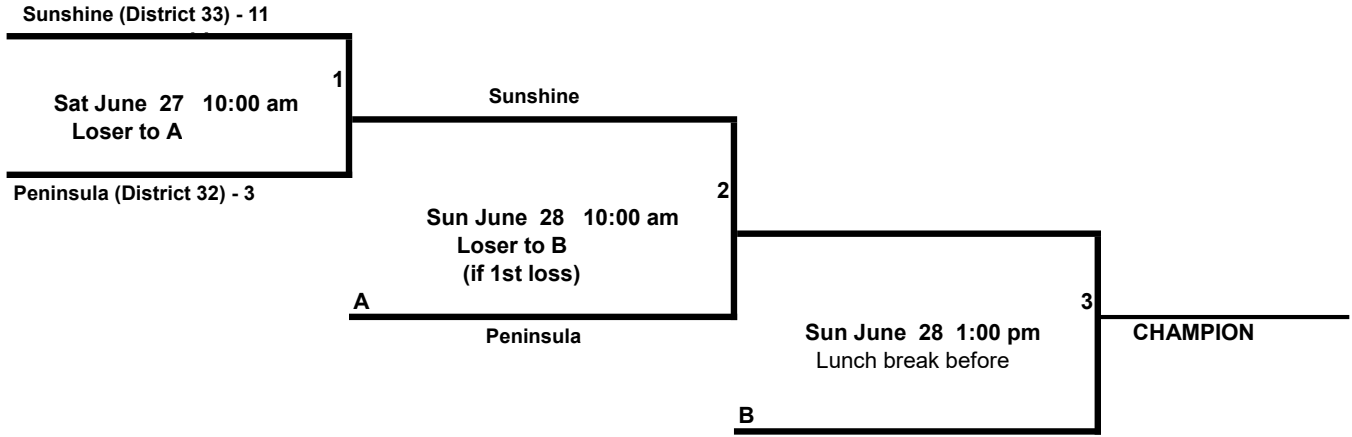

2026 Section 6 Senior Division All Stars
Hosted by: Peninsula Little League
405-32-08
June 27 - June 28

Facebook: CA District 32 Little League
Updated results: www.district32littleleague.org

State: July 8 - July 17
Regional: July 22 - July 28
World Series: August 1 - August 8

Peninsula: Bill Cleator Park
4412 Nimitz Blvd