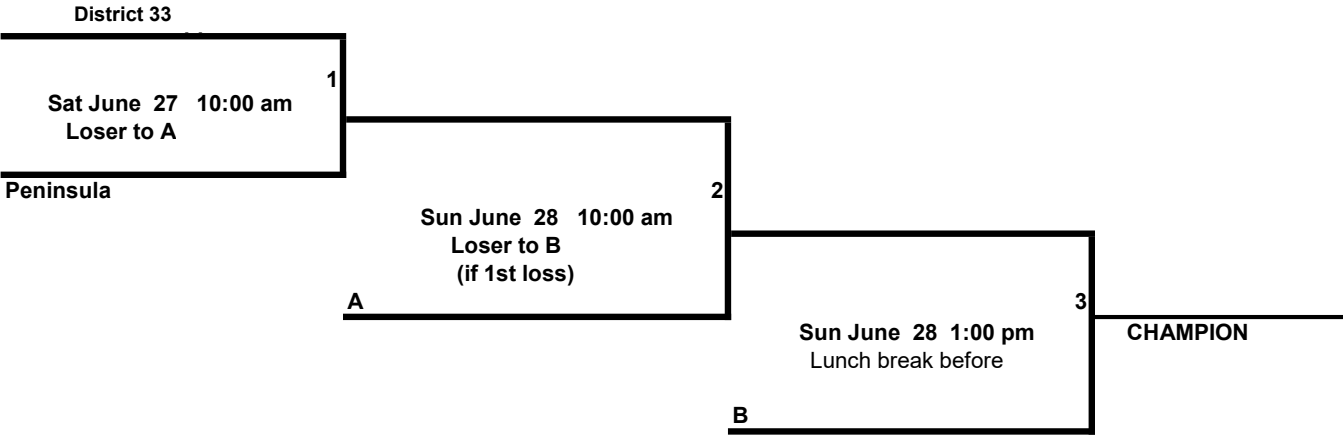

2026 Section 6 Senior Division All Stars
Hosted by: Peninsula Little League
405-32-08
June 27 - June 28

Facebook: CA District 32 Little League
Updated results: www.district32littleleague.org

State: July 8 - July 17
Regional: July 22 - July 28
World Series: August 1 - August 8

Peninsula: Bill Cleator Park
4412 Nimitz Blvd