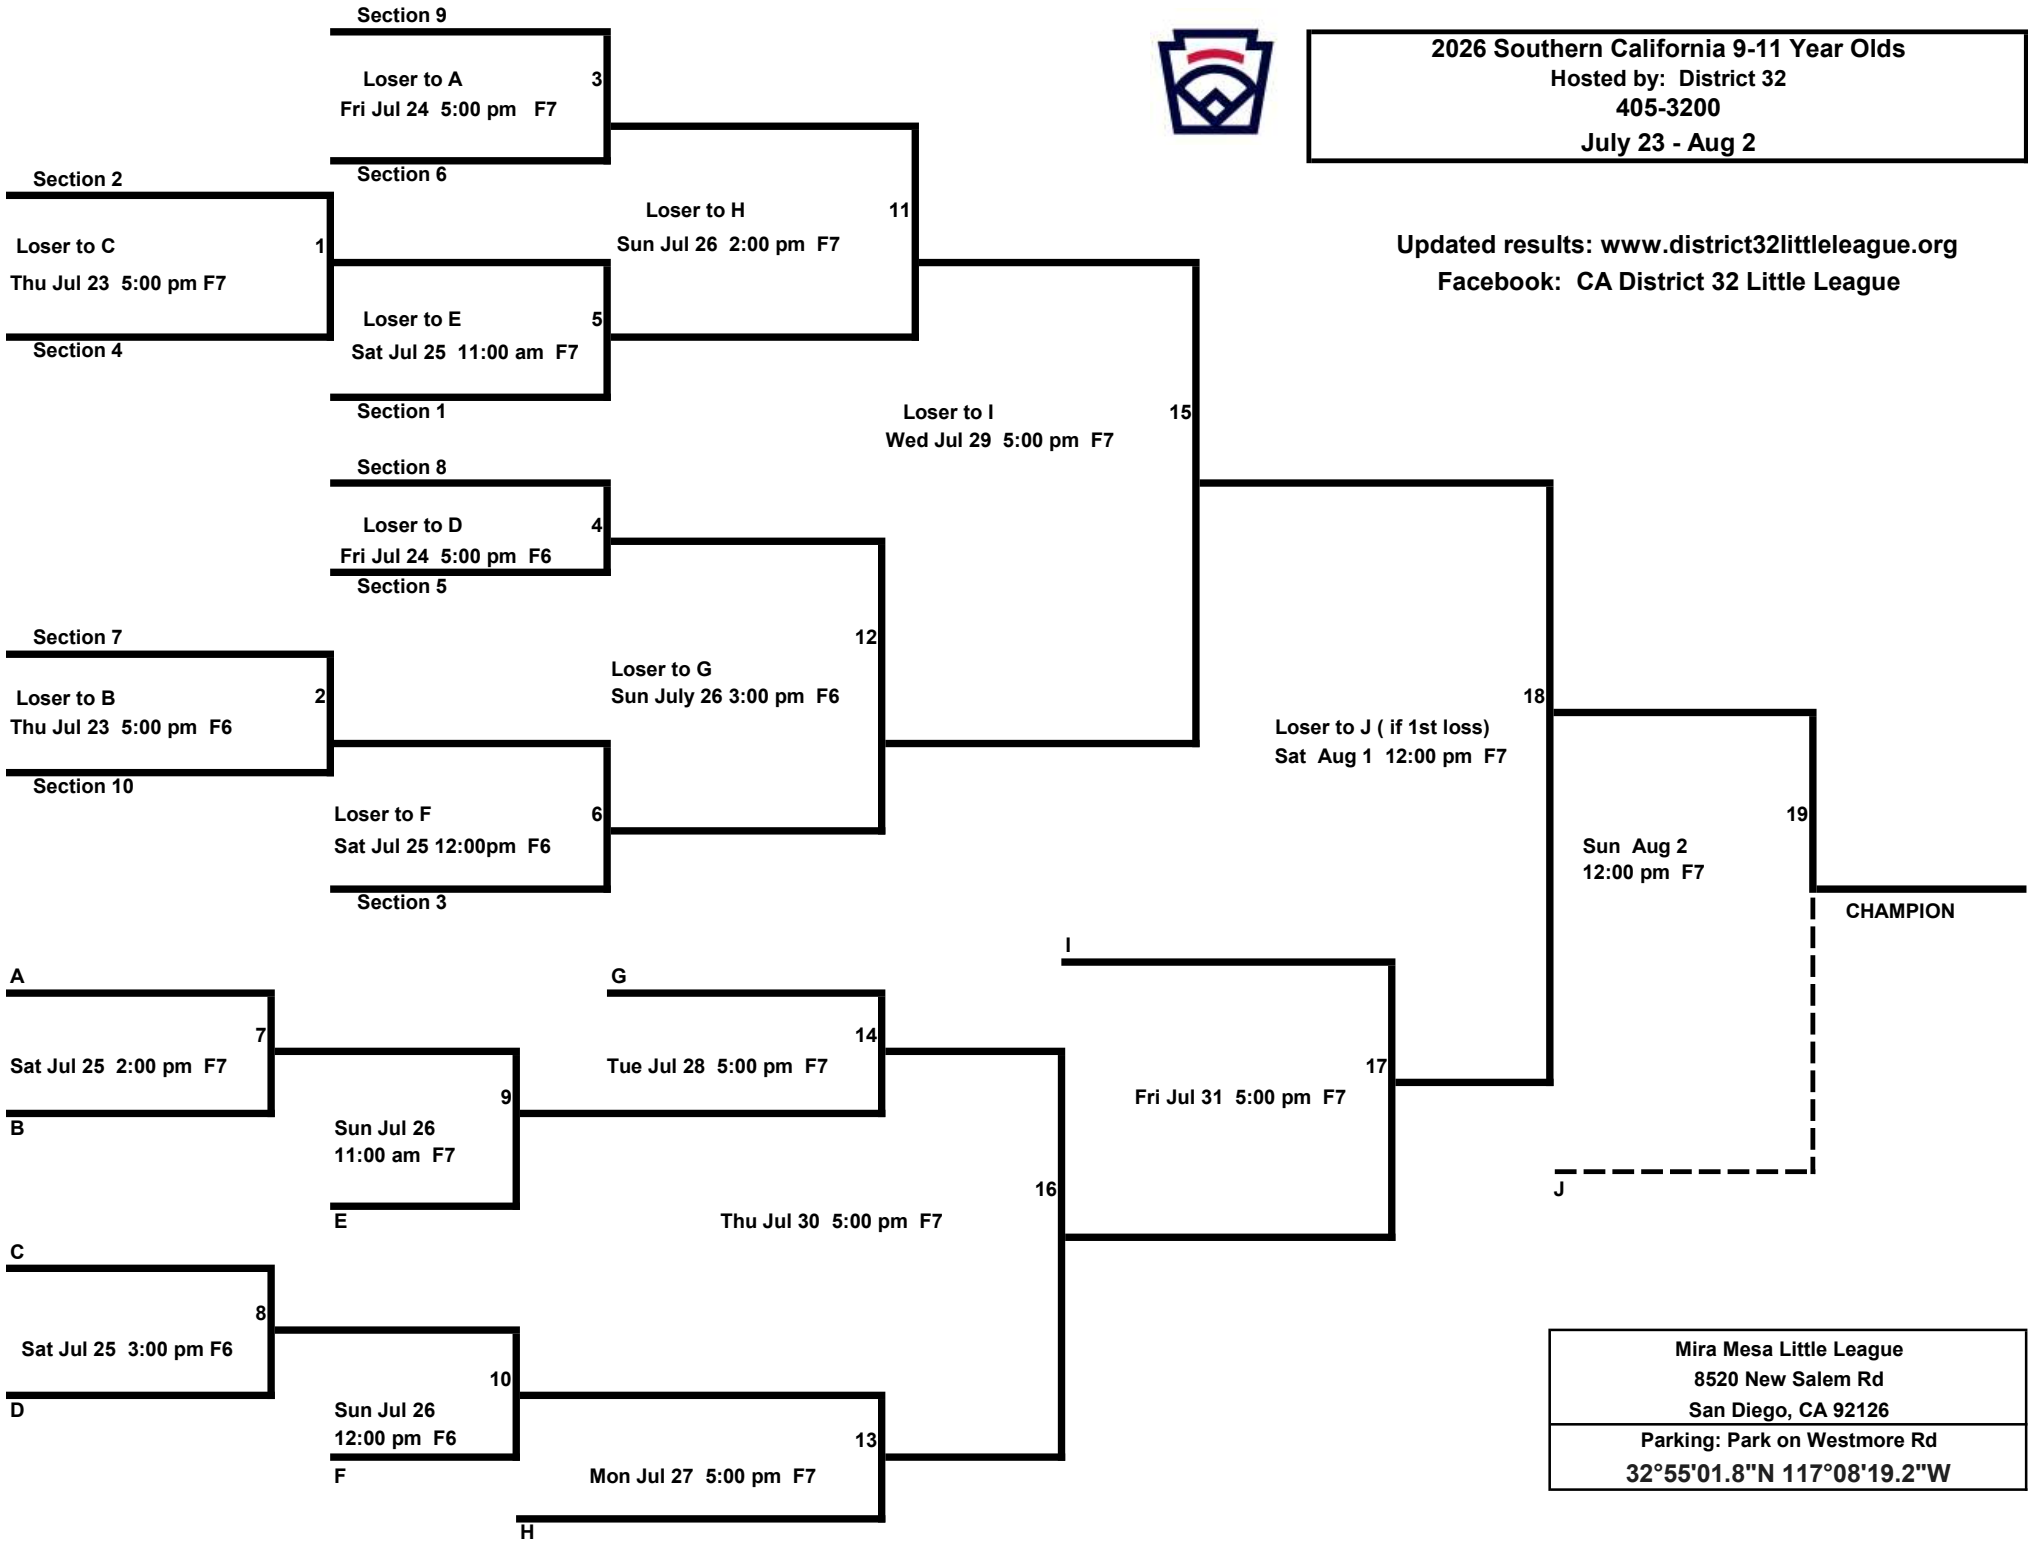

2026 Southern California 9-11 Year Olds
 Hosted by: District 32
 405-3200
 July 23 - Aug 2

Updated results: www.district32littleleague.org
 Facebook: CA District 32 Little League

Mira Mesa Little League
 8520 New Salem Rd
 San Diego, CA 92126
 Parking: Park on Westmore Rd
 32°55'01.8"N 117°08'19.2"W